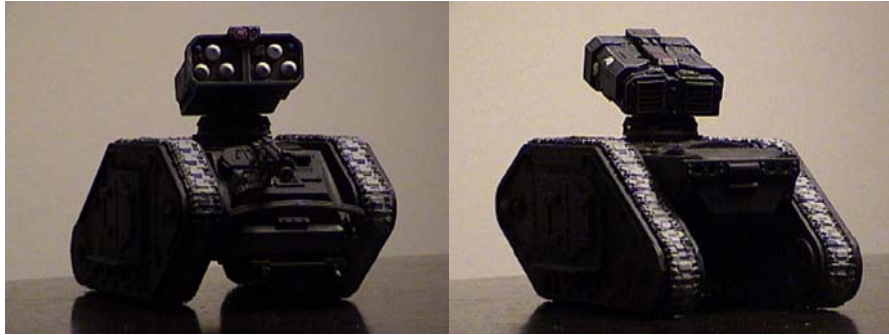

# Thor Multi Launcher

The Space Wolves Chapter fields small Devastator Squads known as Long Fang Packs. These small, highly specialized packs are often limited to occupying advantageous terrain due to their extremely limited firepower when moving between firing positions. The Long Fangs can use both the Rhino and the Razorback transports to counter this challenge, but neither of these assets augments the Long Fang's use on the battlefield. The Thor Pattern Multi Launcher combines the Razorback's limited transport capacity as well as upgrades the fire support capability with the Whirlwind MRL. Thus, the Thor Pattern truly augments the Long Fang's battlefield capability and fills a fire support requirement by a Space Wolves' Mechanized Force.

While principally a Space Wolves pattern, the Thor has recently begun to see action in some other marine armories.

Thor Multi Launcher					
	Points	BS	Armor		
			front	side	rear
Thor	143	4	12	11	10

**Substitution:** 0-1 Thor may be fielded instead of a razorback wherever a razorback may be fielded.

**Type:** Tracked

**Structure:** None

**Crew:** 1 marine

**Transport:** 5

**Fire Points:** None

**Access Points:** 1 Rear

**Options:** The Thor may take any upgrades available to the Razorback.

**Weapons:**

Whirlwind Launcher

Heavy Bolter

**Modeling:** The Model is an old style Games Workshop Rhino body mounted to the treads from a leman russ. The whirlwind launcher is the Forgeworld version and the front heavy bolter is from an attack bike.